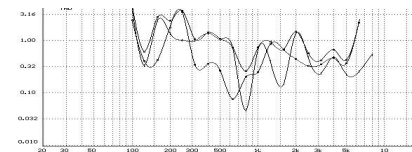

FEATURES:

- Made of high-class resin, sturdy and style graceful, suited for grassplot;
- Impedance 4 Ω , rated power 20W;
- Max. Sound Pressure Level 104±2dB, Effective Freq. Range 50Hz-20kHz;
- Weight 6 kg, standing steady;
- Waterproof driver, high sensitivity (90±2dB), long life, sound clear and sonorousness.

FREQ. RESPONSE

(dB SPL、1W、1m)

DISTORTION

(THD<1.5% 1W、1m、200Hz~10kHz)

DIMENSIONS

FOUNDATION

Notice: Due to the construction environment and product features above are for reference only, please check the product after the construction.