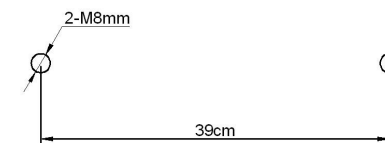

FEATURES:

- Made of high-class resin, sturdy and style graceful, suited for grassplot;
- Impedance 4 Ω , rated power 20W;
- Max. Sound Pressure Level 104±2dB, Effective Freq. Range 50Hz-20kHz;
- Weight 6 kg, standing steady;
- Waterproof driver, high sensitivity (90±2dB), long life, sound clear and sonorousness.

FREQ. RESPONSE

(dB SPL、1W、1m)

DISTORTION

(THD<1.5% 1W、1m、200Hz~10kHz)

DIMENSIONS

FOUNDATION

Notice: Due to the construction environment and product features above are for reference only, please check the product after the construction.