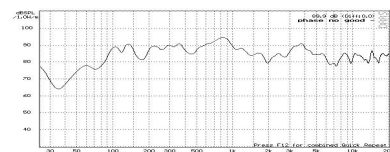

FEATURES:

- Made of high-class resin, sturdy and style graceful, suited for grassplot;
- Impedance 4 Ω , rated power 20W;
- Max. Sound Pressure Level 104±2dB, Effective Freq. Range 50Hz-20kHz;
- Weight 6 kg, standing steady;
- Waterproof driver, high sensitivity (90±2dB), long life, sound clear and sonorousness.

FREQ. RESPONSE

(dB SPL、1W、1m)

DISTORTION

(THD<1.5% 1W、1m、200Hz~10kHz)

DIMENSIONS

FOUNDATION

Notice: Due to the construction environment and product features above are for reference only, please check the product after the construction.